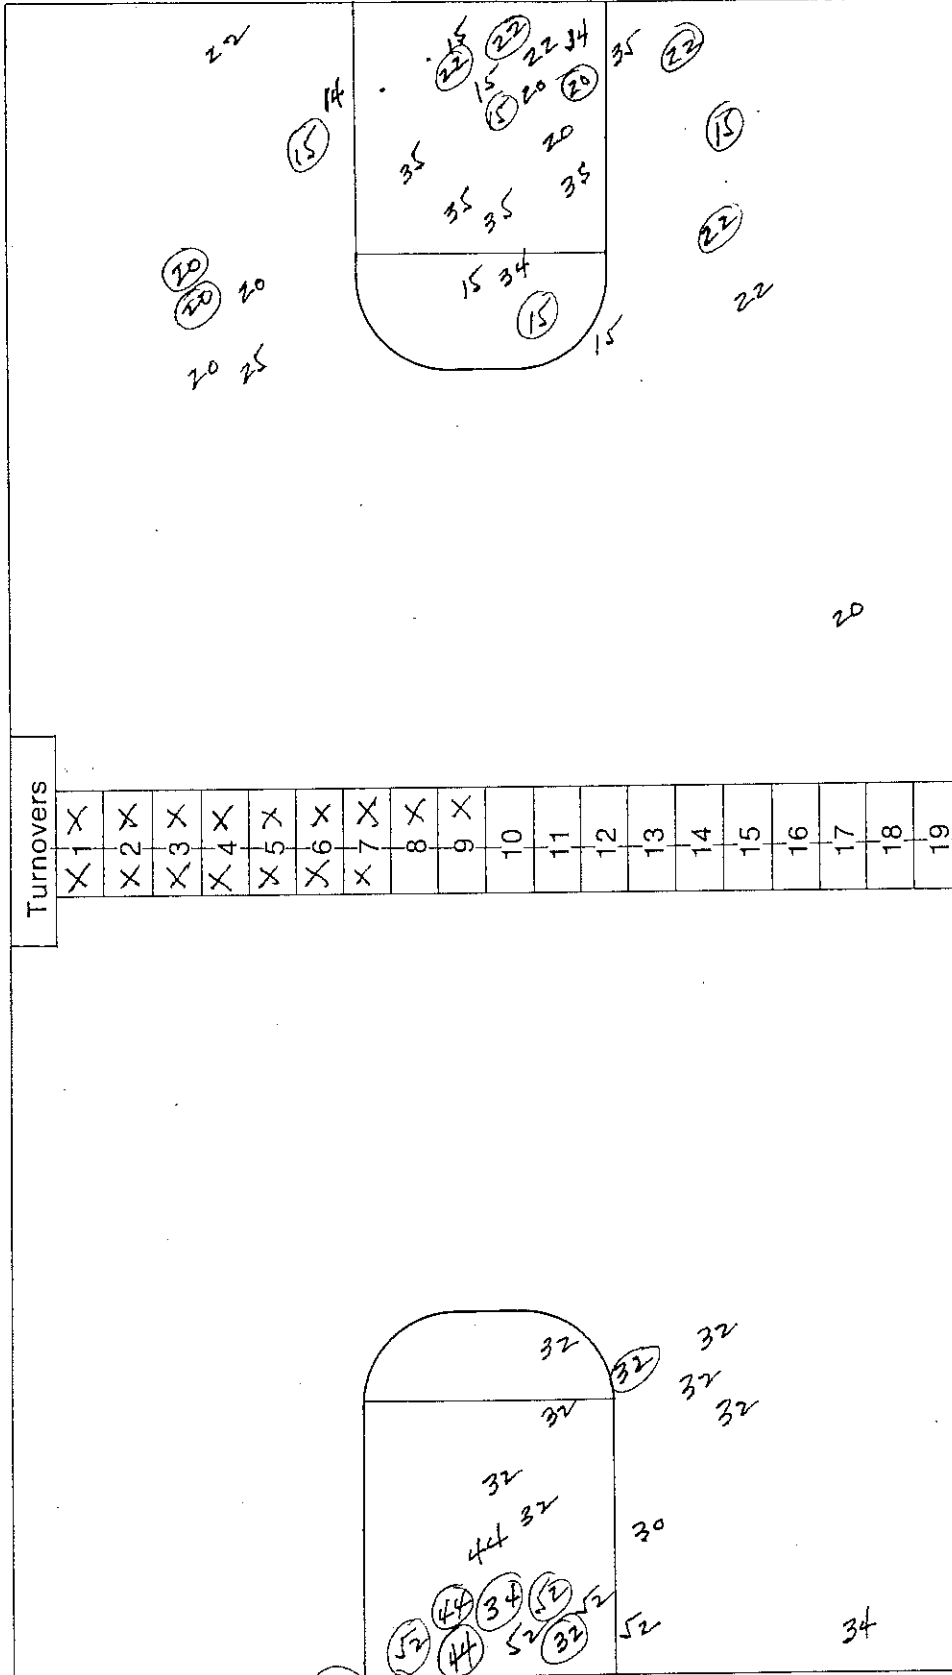

National Collegiate Athletic Association BASKETBALL SHOT CHART

First Half

Second Half

(Circle one)

Layups

Game 13

Team Doss 61

Attempted 30
Made 10
Percentage 33.3

Team Clay Co 75

Attempted 24
Made 11
Percentage 45.8

1985 Boys State High School Basketball Tournament -- Session Seven

Clay County (28-5) vs Louisville Doss (25-7)

March 23, 1985; Rupp Arena : Lexington, Kentucky

Officials: Jim Long and Ernie Liggett

		<u>First Quarter</u>	
<u>Time</u>	<u>Clay Co. play</u>	<u>Score</u>	<u>Lou. Doss play</u>
3:00	Starters: Pennington, Smith, Asher, Farmer and Hoskins		Starters: Carroll, Jones, Lyons, Shipley and Moorman
7:42			Lyons PIT1
7:30	Farmer hits the 12 ft jumper	2-0	
7:13	Pennington PIT1		
7:00	Farmer PIT2	2-2	Carroll hits the rt baseline jumper fta
5:10	Farmer hits the jumper from 15 ft	4-2	
5:56	Asher PIT3	4-4	Carroll ft-ft
5:42			Carroll PIT2
5:28		6-6	Moorman hits from 20 ft straightaway
5:03		4-8	Lyons tips in the miss
4:58	Clay Co. Timeout (1)		
4:17	Pennington picks up the loose ball & scores	6-8	
3:46		6-10	Moorman hits the layup
3:09	Smith ft-ft	8-10	~~XXXXXX~~ Jones PIT3
3:04			Moorman PIT4 (Offensive)
2:44		10-10	Farmer hits the 10 footer off the glass
1:49		10-12	Carroll follows his own miss
1:31	Asher puts in the rebound	12-12	
1:04		12-14	Jones hits the layup (Moorman)
0:22		12-16	Jones makes the 10 ft fall away (Moorman)
0:04	Pennington 12 ft rt baseline fta	14-16	Lyons P2T5

		<u>Second Quarter</u>	
7:55	Hoskins PIT4	14-18	Carroll ft-ft
7:06		14-20	Shipley hits the long jumper (Moorman)
5:28	Asher puts in the rebound	16-20	
5:12		16-22	Carroll makes the layup (Jones)
5:02	Hoskins ft+fta	17-22	Moorman P2 B
5:47		17-24	Jones puts in the layup
5:41	Clay Co. Timeout (2)		
5:30	Farmer hits the 15 footer (Hoskins)	19-24	
4:59	Asher ft+fta	20-24	Carroll P2 B
4:48		20-26	Mudd hits from the lt corner
3:52		20-28	Moorman makes the 15 foot jumper
3:32	Smith hits the 8 ft fall away	22-28	
2:51		22-30	Shipley puts in the rebound
2:32	Asher ft+ft	24-30	Mudd P1 B
2:16		24-32	Jones hits the 10 ft turnaround (Shipley)
1:58	Farmer off the lt block	26-32	
1:40	Asher P2T5 B		Monks fta+
1:27	Smith makes the close in shot	28-32	
0:55	Asher takes the lob and scores	30-32	
0:47			Shipley P1 (Offensive)
0:42	Smith hits in the lane	32-32	

	<u>Half</u>
Louisville Doss	32
Clay County	32

Ties 4

Lead Change 1